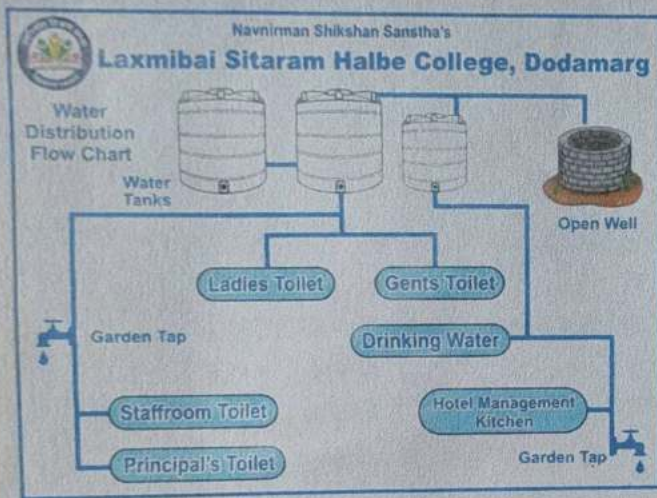

## WATER DISTRIBUTION FLOW CHART

Navnirman Shikshan Sanstha's  
**Laxmibai Sitaram Halbe College**  
of Arts, Commerce and  
Science, Dodamarg

Water Tank Maintenance Board

Clean Date :- 12/05/2023

Due Date :- 13/01/2023