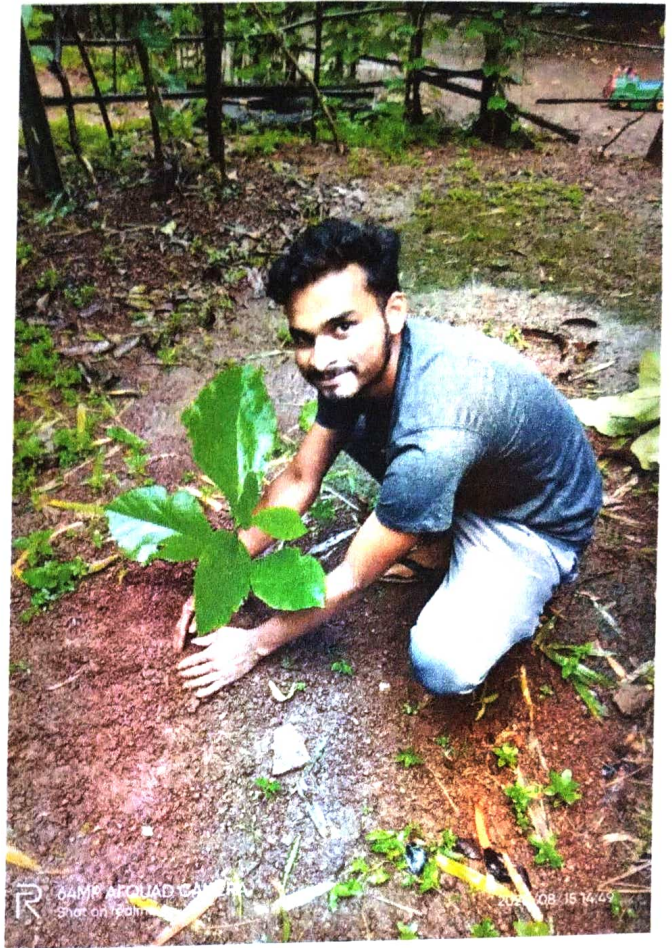

Students planting trees at their homes during Covid-19.

Navnirman Shikshan Sanstha  
 Dodamarg  
 Tal. Dahanu  
 Dist. Thane  
 Maharashtra  
 401 512

*[Handwritten Signature]*

Programme Officer  
 National Service Scheme  
 L.S. Halbe College of Arts,  
 Commerce & Science, Dodamarg