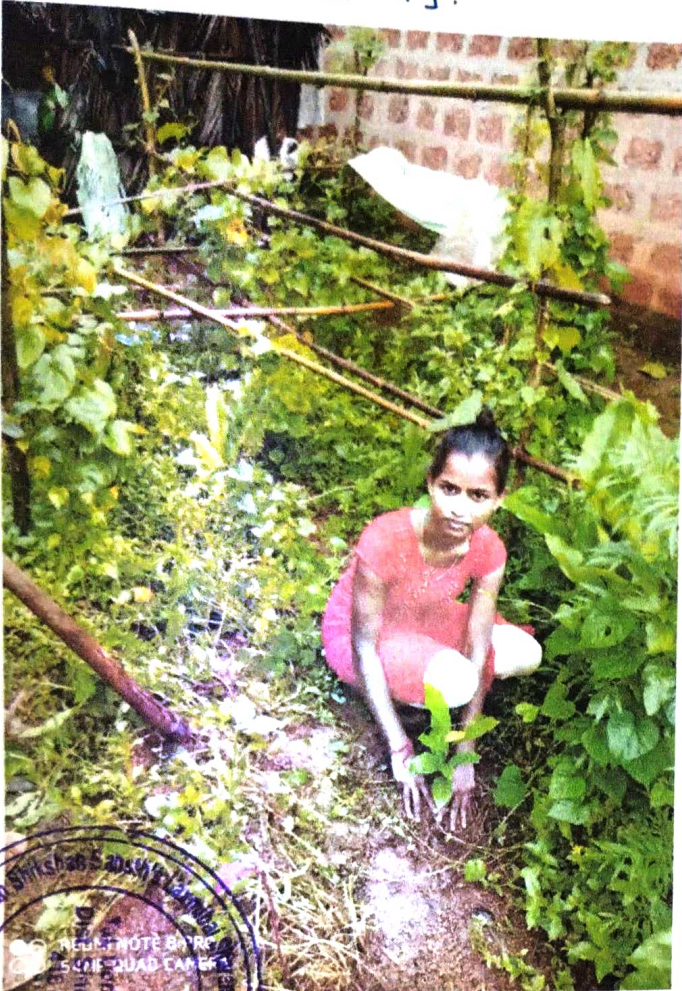

Students planting trees at their homes during Covid-19.

Navnirman Shikshan Sanstha
Dodamarg
Tal. Dahanu
Dist. Thane
Maharashtra
401 512

[Handwritten Signature]

Programme Officer
National Service Scheme
L.S. Halbe College of Arts,
Commerce & Science, Dodamarg

[Handwritten Signature]
Principal

Navnirman Shikshan Sanstha's
Laxmibai Sitaram Halbe
College of Arts, Commerce & Science,
Tal. Dahanu, Dist. Thane, Maharashtra