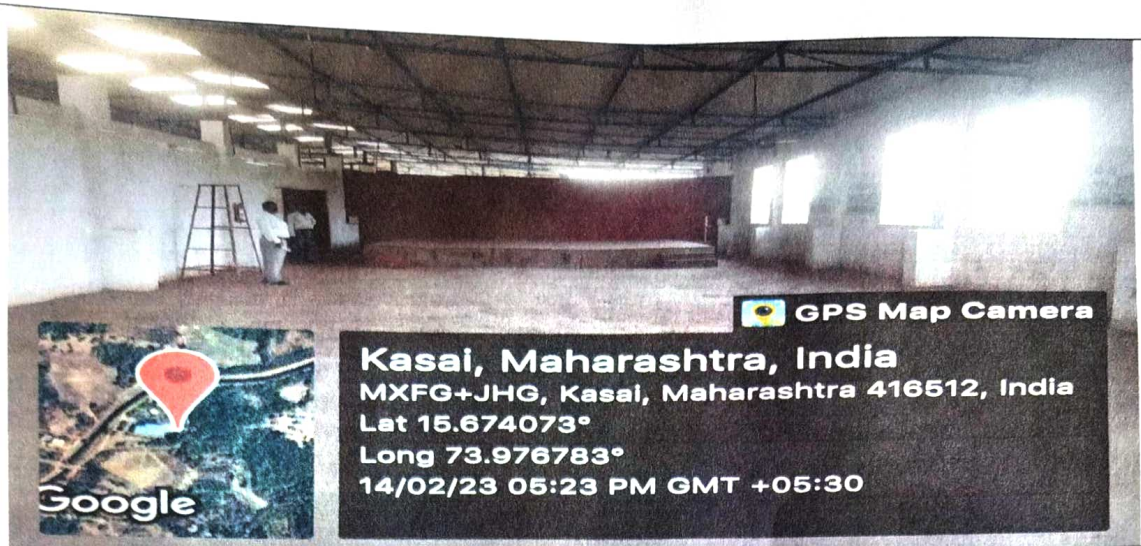

Library and reading room

GPS Map Camera

Kasai, Maharashtra, India
MXFG+JHG, Kasai, Maharashtra 416512, India
Lat 15.674065°
Long 73.976234°
15/02/23 11:27 AM GMT +05:30

Computer lab

Principal
Navnirman Shikshan Sanstha's
Laxmibai Sitaram Haibe
College of Arts, Commerce & Science,
Tal. Dodamarg, Dist. Sindhudurg.