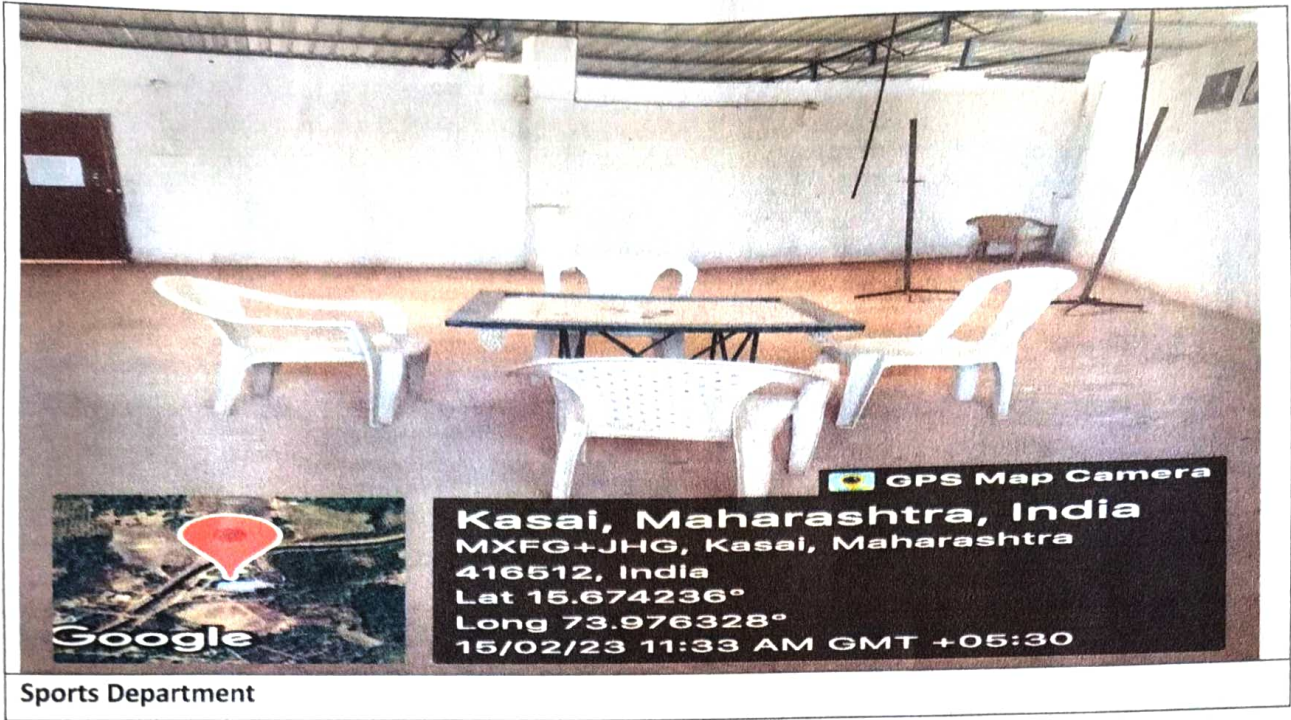

(Signature)
Principal
Navnirman Shikshan Sanstha's
Laxmibai Sitaram Halbe
College of Arts, Commerce & Science,
Tal. Dodamarg, Dist. Solapur.